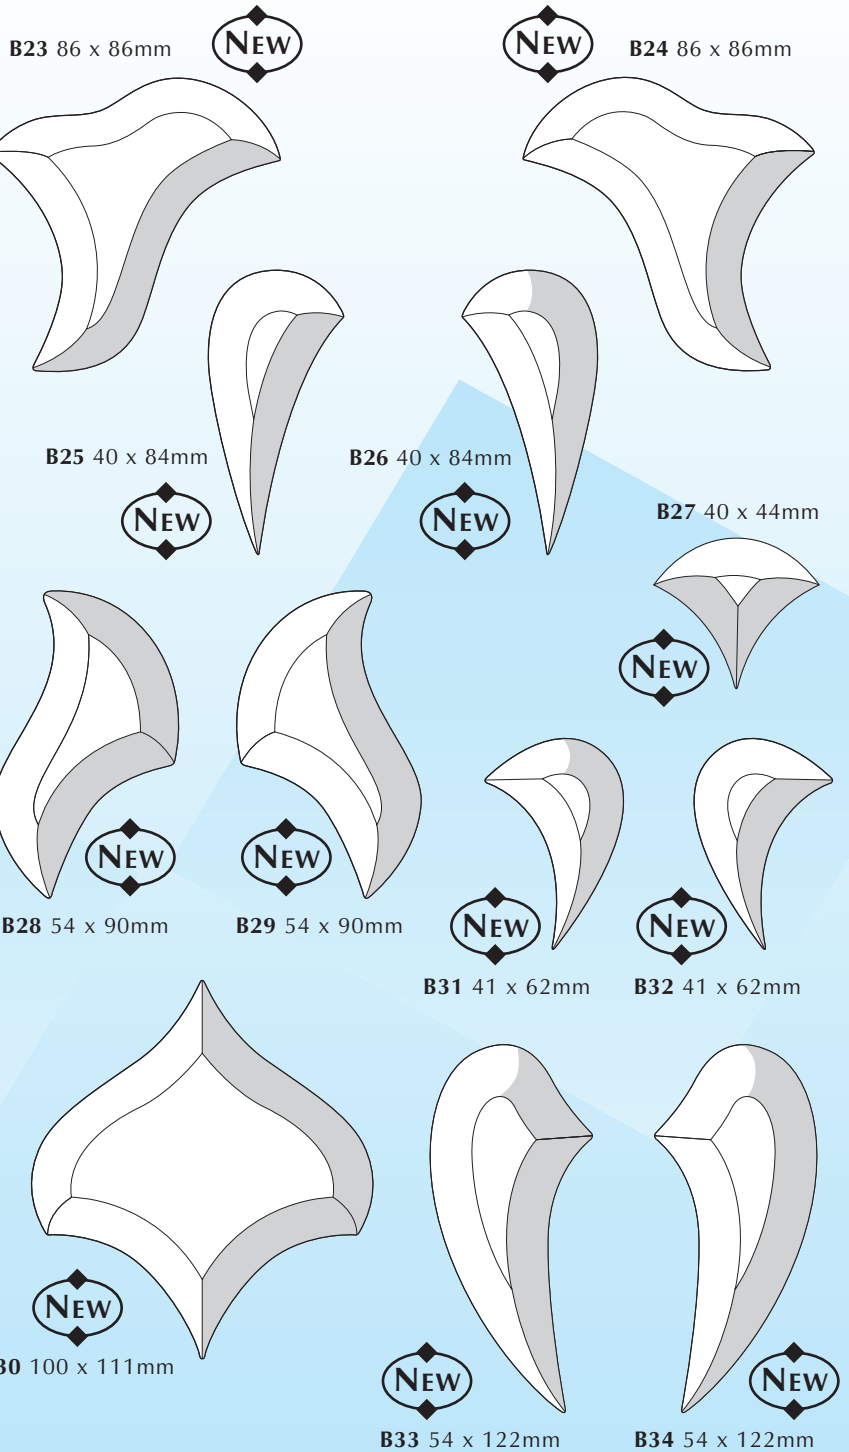

THE DESIGNER COLLECTION

ALL DESIGNER COLLECTION BEVELS HAVE SEAMED OR POLISHED EDGES FOR USE WITHOUT LEAD

Now a firmly established favourite with decorative glass studios, the RegaLead Designer Collection is a simple, yet innovative concept for creating imaginative bevel designs for windows, doors and fanlights. Using just the 34 basic bevel shapes illustrated, and the full-size positional templates that are also available, you can assemble them into an almost infinite number of combinations enabling you to create a virtually endless range of attractive designs. Sizes are shown as the bevels are in position on the page and will vary depending on how the bevels are used in the design.

NOTE: All bevels in the Designer collection are supplied in packs of ten.