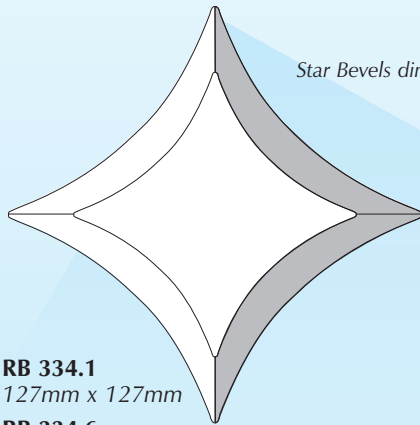

FEATURE BEVELS - STARS, DIAMONDS, TRIANGLES

RB 331
154mm x 230mm
RB 332.2
190mm x 254mm
RB 333.2
143mm x 190mm

RB 332.1
192mm x 254mm
RB 333.1 POL
143mm x 190mm
RB 333.3 FRO
143mm x 190mm

RB 36.1
136mm x 190mm
Polished Brilliant Cut
RB 36.3
136mm x 190mm
Frosted Brilliant Cut

RB 36.4
100mm x 150mm

RB 334.1
127mm x 127mm
RB 334.6
175mm x 175mm
RB 334.7
143mm x 143mm

PLEASE NOTE

Star Bevels dimensions are Point to Point as shown.

RB 334.5
115mm x 115mm
RB 334.8
98mm x 98mm

RB 334.2
82mm x 82mm
RB 334.3
64mm x 64mm
RB 334.4
50mm x 50mm