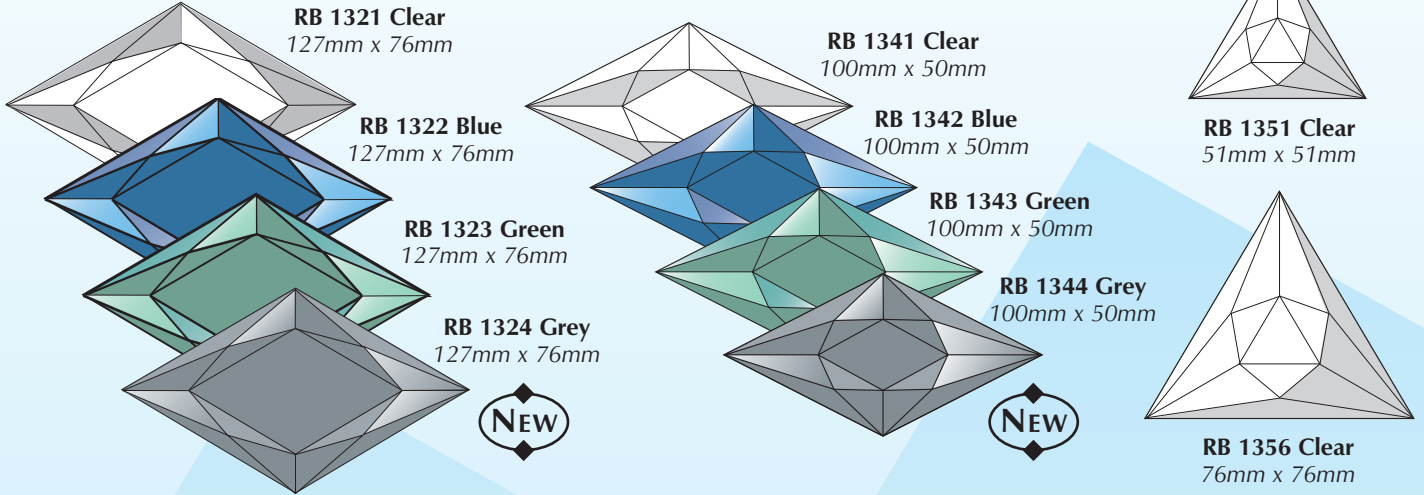

Transmitted Light

MULTI-FACETED BEVELS

GIVING YOU AN 'EXTRA EDGE' IN DESIGNER APPEAL

Colour variation may occur between batches on all coloured bevels

ALL MULTI FACETED BEVELS ARE SEAMED

MULTI-FACETED

DOUBLE-FACETED