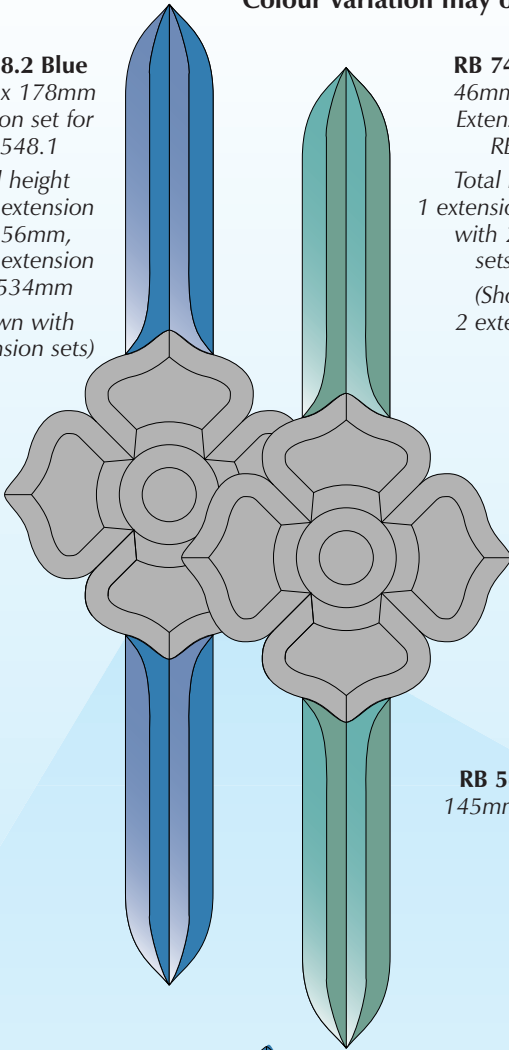

RB 495 Pink & Green
240mm x 245mm

RB 495.2 Pink & Green
240mm x 245mm

RB 496 Green
76mm x 36mm

RB 505.1 Blue
191mm x 114mm

RB 605.1 Bronze
191mm x 114mm

RB 705.1 Green
191mm x 114mm

RB 905.1 Grey
191mm x 114mm

RB 532.1 Blue
193mm x 196mm

RB 732.1 Green
193mm x 196mm

NEW

MULTI COLOURED BEVELS

Colour variation may occur between batches on all coloured bevels

RB 548.2 Blue
46mm x 178mm
Extension set for
RB 548.1

Total height
with 1 extension
set 356mm,
with 2 extension
sets 534mm
(Shown with
2 extension sets)