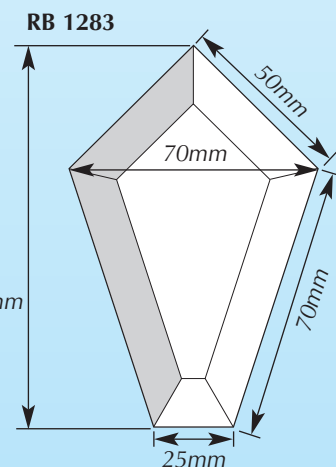

RB 352.2
44mm x 174mm

33mm x 133mm

RB 1283