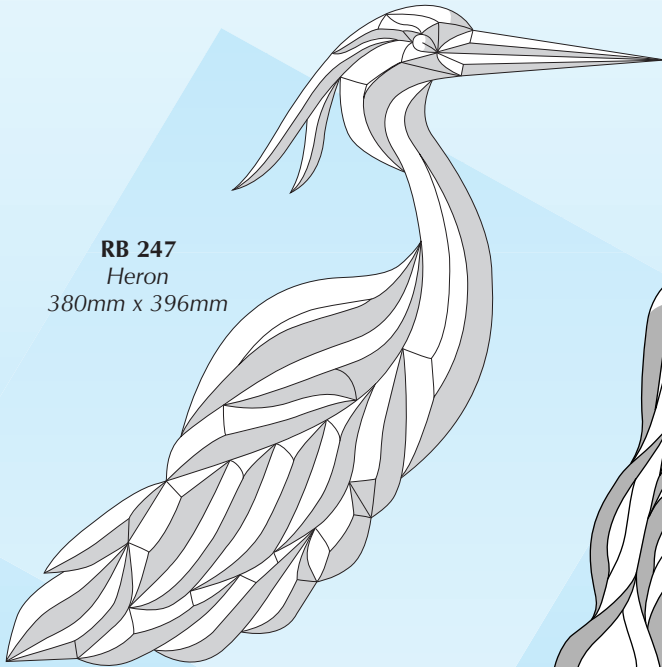

RB 100.7

RB 100.8

RB 100.9

All numbers 100mm High

WILDLIFE

RB 288
Medium Angel Fish Left
175mm x 206mm
RB 288.2 Medium Angel Fish Right

RB 289
Small Angel Fish Left
125mm x 147mm
RB 289.2 Small Angel Fish Right

RB 491
Dolphins
180mm x 215mm

RB 266
Single Dolphin
146mm x 174mm

RB 96.1
Dragonfly
192mm x 150mm

RB 491.2
Dolphins
180mm x 215mm

RB 489
Swans
225mm x 195mm

RB 98.1
Horse
172mm x 247mm

WILDLIFE

RB 319
Butterfly
151mm x 127mm

RB 487
Kingfisher
245mm x 170mm

RB 86.1
Owl
120mm x 315mm

RB 247
Heron
380mm x 396mm

RB 85.2
Peacock
270mm x 675mm

RB 85.1
Peacock
270mm x 675mm

RB 17.1
Butterfly
158mm x 127mm

WORLD WISDOM

All world bevels are seamed.