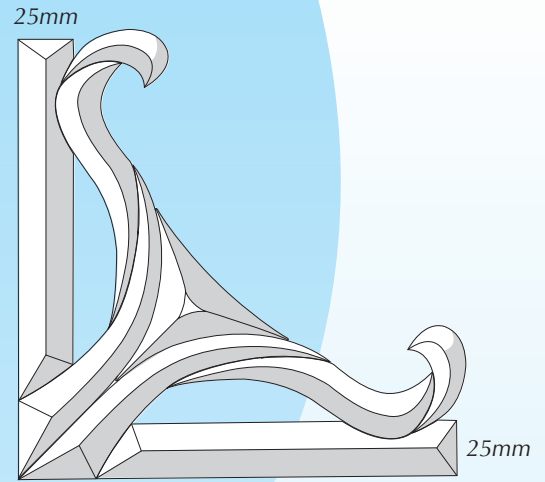

RB 77.1
I.D.- 76mm x O.D.-127mm x 25mm

19mm BORDER SYSTEM

RB 240
70mm x 70mm x 19mm

RB 204.4
70mm x 70mm x 19mm

RB 100 19mm x 19mm

RB 101 19mm x 51mm

RB 102 19mm x 76mm

RB 103 19mm x 101mm

RB 105 19mm x 152mm

RB 106 19mm x 203mm

RB 107 19mm x 254mm

RB 108 19mm x 305mm

BORDER & CORNER BEVELS

CORNER CLUSTERS

RB 395
152mm x 152mm x 38mm
To fit 38mm system

RB 392
254mm x 254mm
To fit 25mm system
Circle can be replaced by
30mm jewel - see page 59