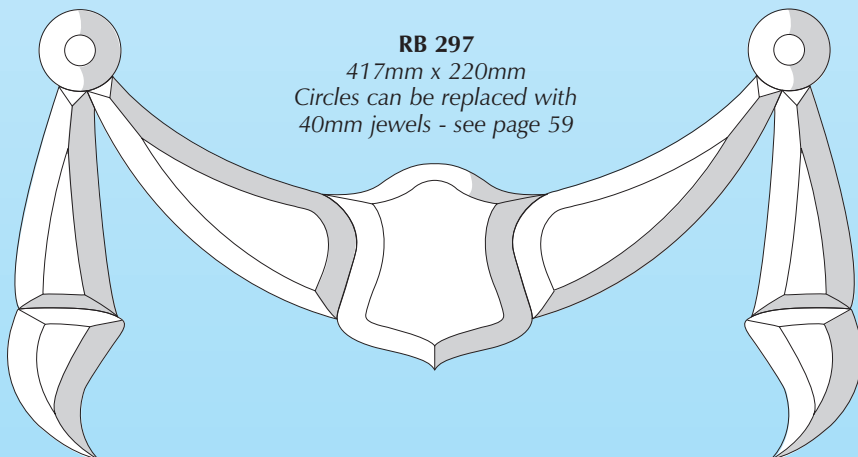

RB 95.2
Mackintosh Style Leaves
Pair of 2 piece leaves
each 40mm x 50mm

RB 95.1
Mackintosh Style Rose
110mm Diameter

FANLIGHT BEVELS

RB 338
418mm x 198mm

RB 381
423mm x 166mm

RB 94.1
450mm x 165mm

RB 369
429mm x 102mm

RB 297
417mm x 220mm
Circles can be replaced with
40mm jewels - see page 59

RB 90.1
180mm x 135mm
Also available in Dichroic (RB 1590.1) - see page 56
and Grey (RB 990.1) - see page 33

RB 91.1
260mm x 155mm