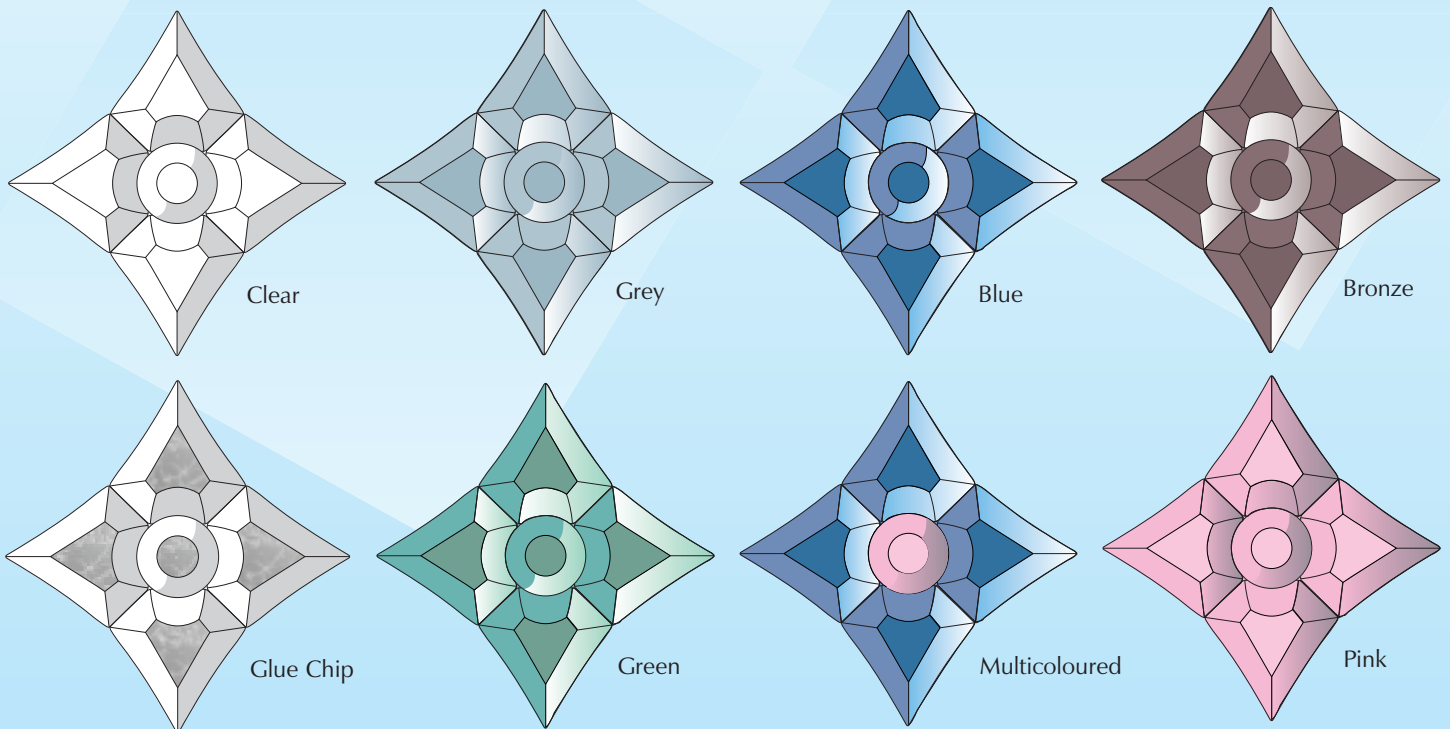

Colours & Textures

Custom bevels are currently available in the following colours and textures:

Bevelled Edges

Glass is 5mm thick. Edge thicknesses available are:

Standard Edge - for overlay

- between 1.5mm and 1.8mm thick

Thick Edge - for traditional stained glass using lead came - approx 2.5mm thick

Seamed Edge - highly polished for use without any lead around the edge

Ordering a Custom Bevel

Send a sketch or design idea, with dimensions and quantity required.

We will produce a quotation. If the quotation is acceptable we will produce the design template (if required) and order a sample bevel for you.

Pricing

Prices are based on:

- A design fee for the template, charged only once per design
- A set-up charge, charged only once per design
- The cost of the beveling and the glass

The larger quantity you order the more cost effective it is.