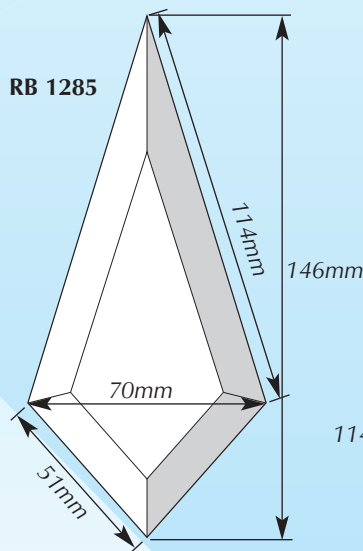

RB 1283

RB 1285