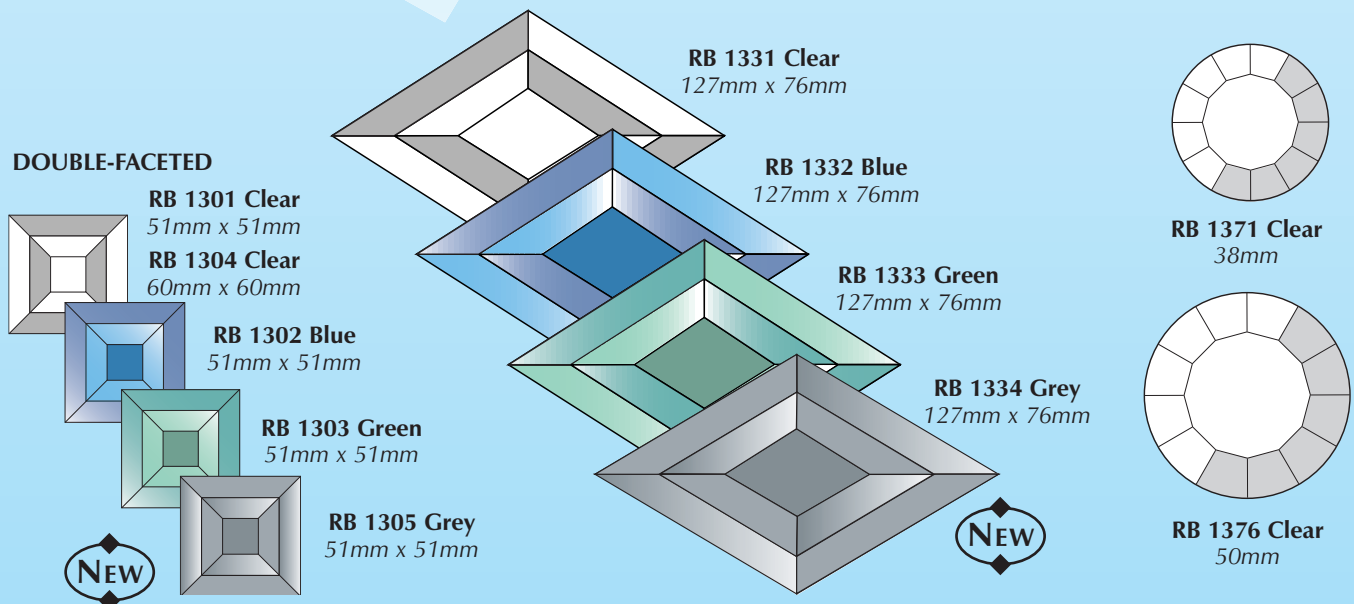

Transmitted Light

MULTI-FACETED BEVELS

GIVING YOU AN 'EXTRA EDGE' IN DESIGNER APPEAL

Colour variation may occur between batches on all coloured bevels

ALL MULTI FACETED BEVELS ARE SEAMED

MULTI-FACETED

DOUBLE-FACETED