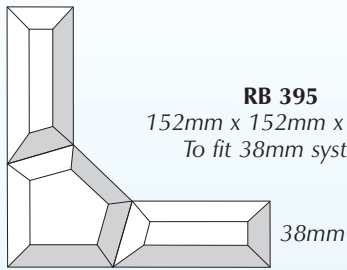

RB 105 19mm x 152mm

RB 106 19mm x 203mm

RB 107 19mm x 254mm

RB 108 19mm x 305mm

BORDER & CORNER BEVELS

CORNER CLUSTERS

RB 395
152mm x 152mm x 38mm
To fit 38mm system

RB 392
254mm x 254mm
To fit 25mm system
Circle can be replaced by
30mm jewel - see page 59