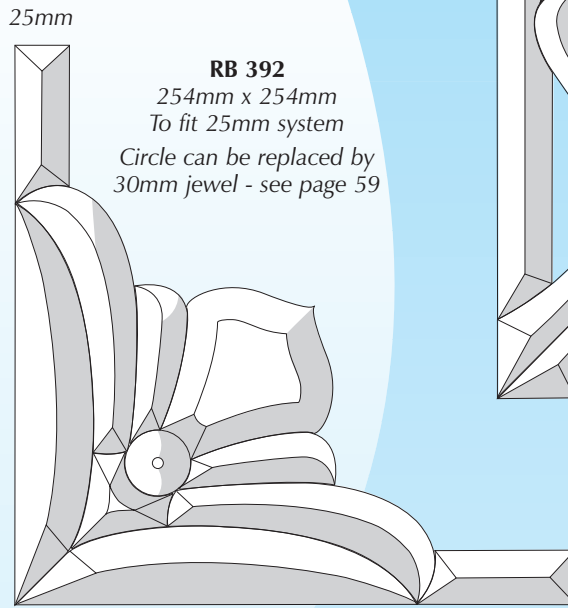

RB 105 19mm x 152mm

RB 106 19mm x 203mm

RB 107 19mm x 254mm

RB 108 19mm x 305mm

BORDER & CORNER BEVELS

CORNER CLUSTERS

RB 395
152mm x 152mm x 38mm
To fit 38mm system

RB 392
254mm x 254mm
To fit 25mm system
Circle can be replaced by
30mm jewel - see page 59