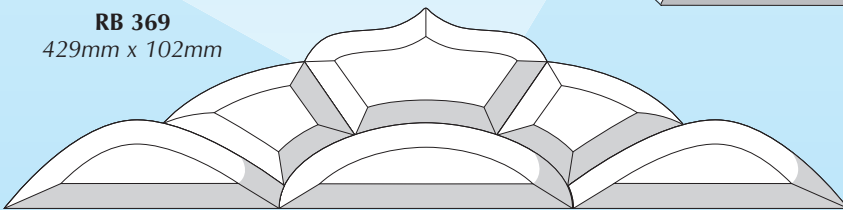

RB 95.2
Mackintosh Style Leaves
Pair of 2 piece leaves
each 40mm x 50mm

RB 95.1
Mackintosh Style Rose
110mm Diameter

FANLIGHT BEVELS

RB 338
418mm x 198mm

RB 381
423mm x 166mm

RB 94.1
450mm x 165mm

RB 369
429mm x 102mm