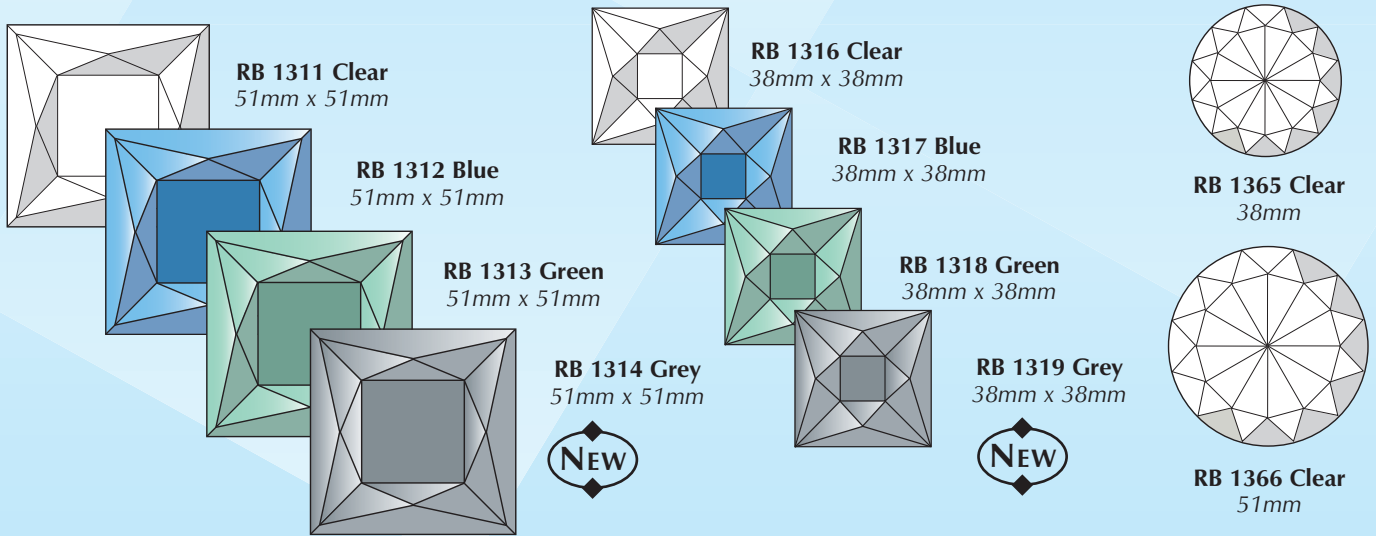

Transmitted Light

MULTI-FACETED BEVELS

GIVING YOU AN 'EXTRA EDGE' IN DESIGNER APPEAL

Colour variation may occur between batches on all coloured bevels

ALL MULTI FACETED BEVELS ARE SEAMED

MULTI-FACETED

DOUBLE-FACETED